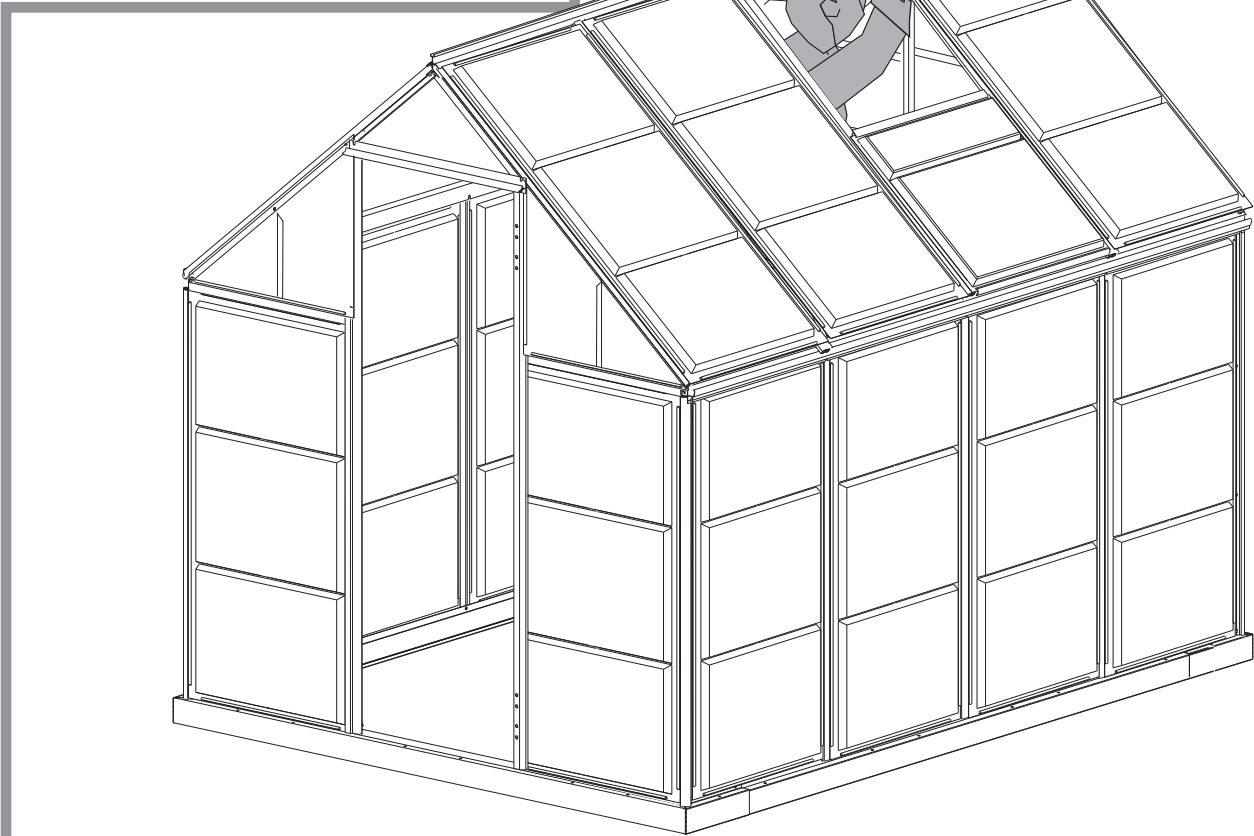

HOW TO ASSEMBLE

VENT KIT™

Suitable for Clear & Twin-wall
Glazing Greenhouses

IMPORTANT!

Please read these instructions carefully before starting assembly.
Keep these instructions in a safe place for future reference.

- 411  x2
- 412  x2

7

- 990  x1
- 411  x2

8

9

a

b