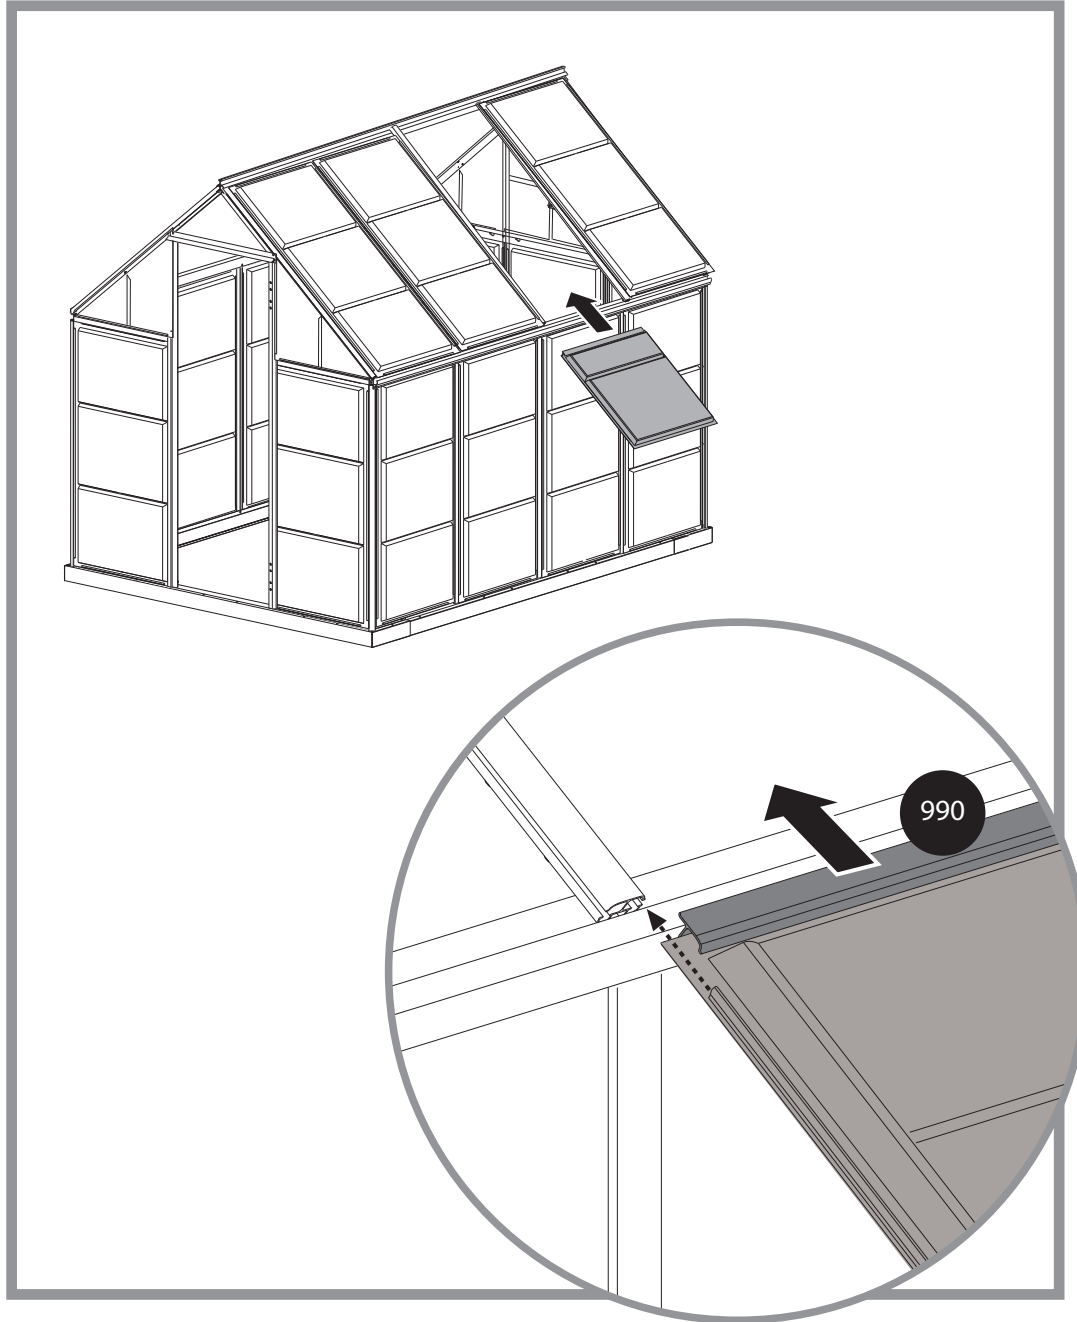

HOW TO ASSEMBLE

VENT KIT™

Suitable for Clear & Twin-wall
Glazing Greenhouses

IMPORTANT!

Please read these instructions carefully before starting assembly.
Keep these instructions in a safe place for future reference.

- 411  x2
- 412  x2

7

- 990  x1
- 411  x2

8

9

a

b